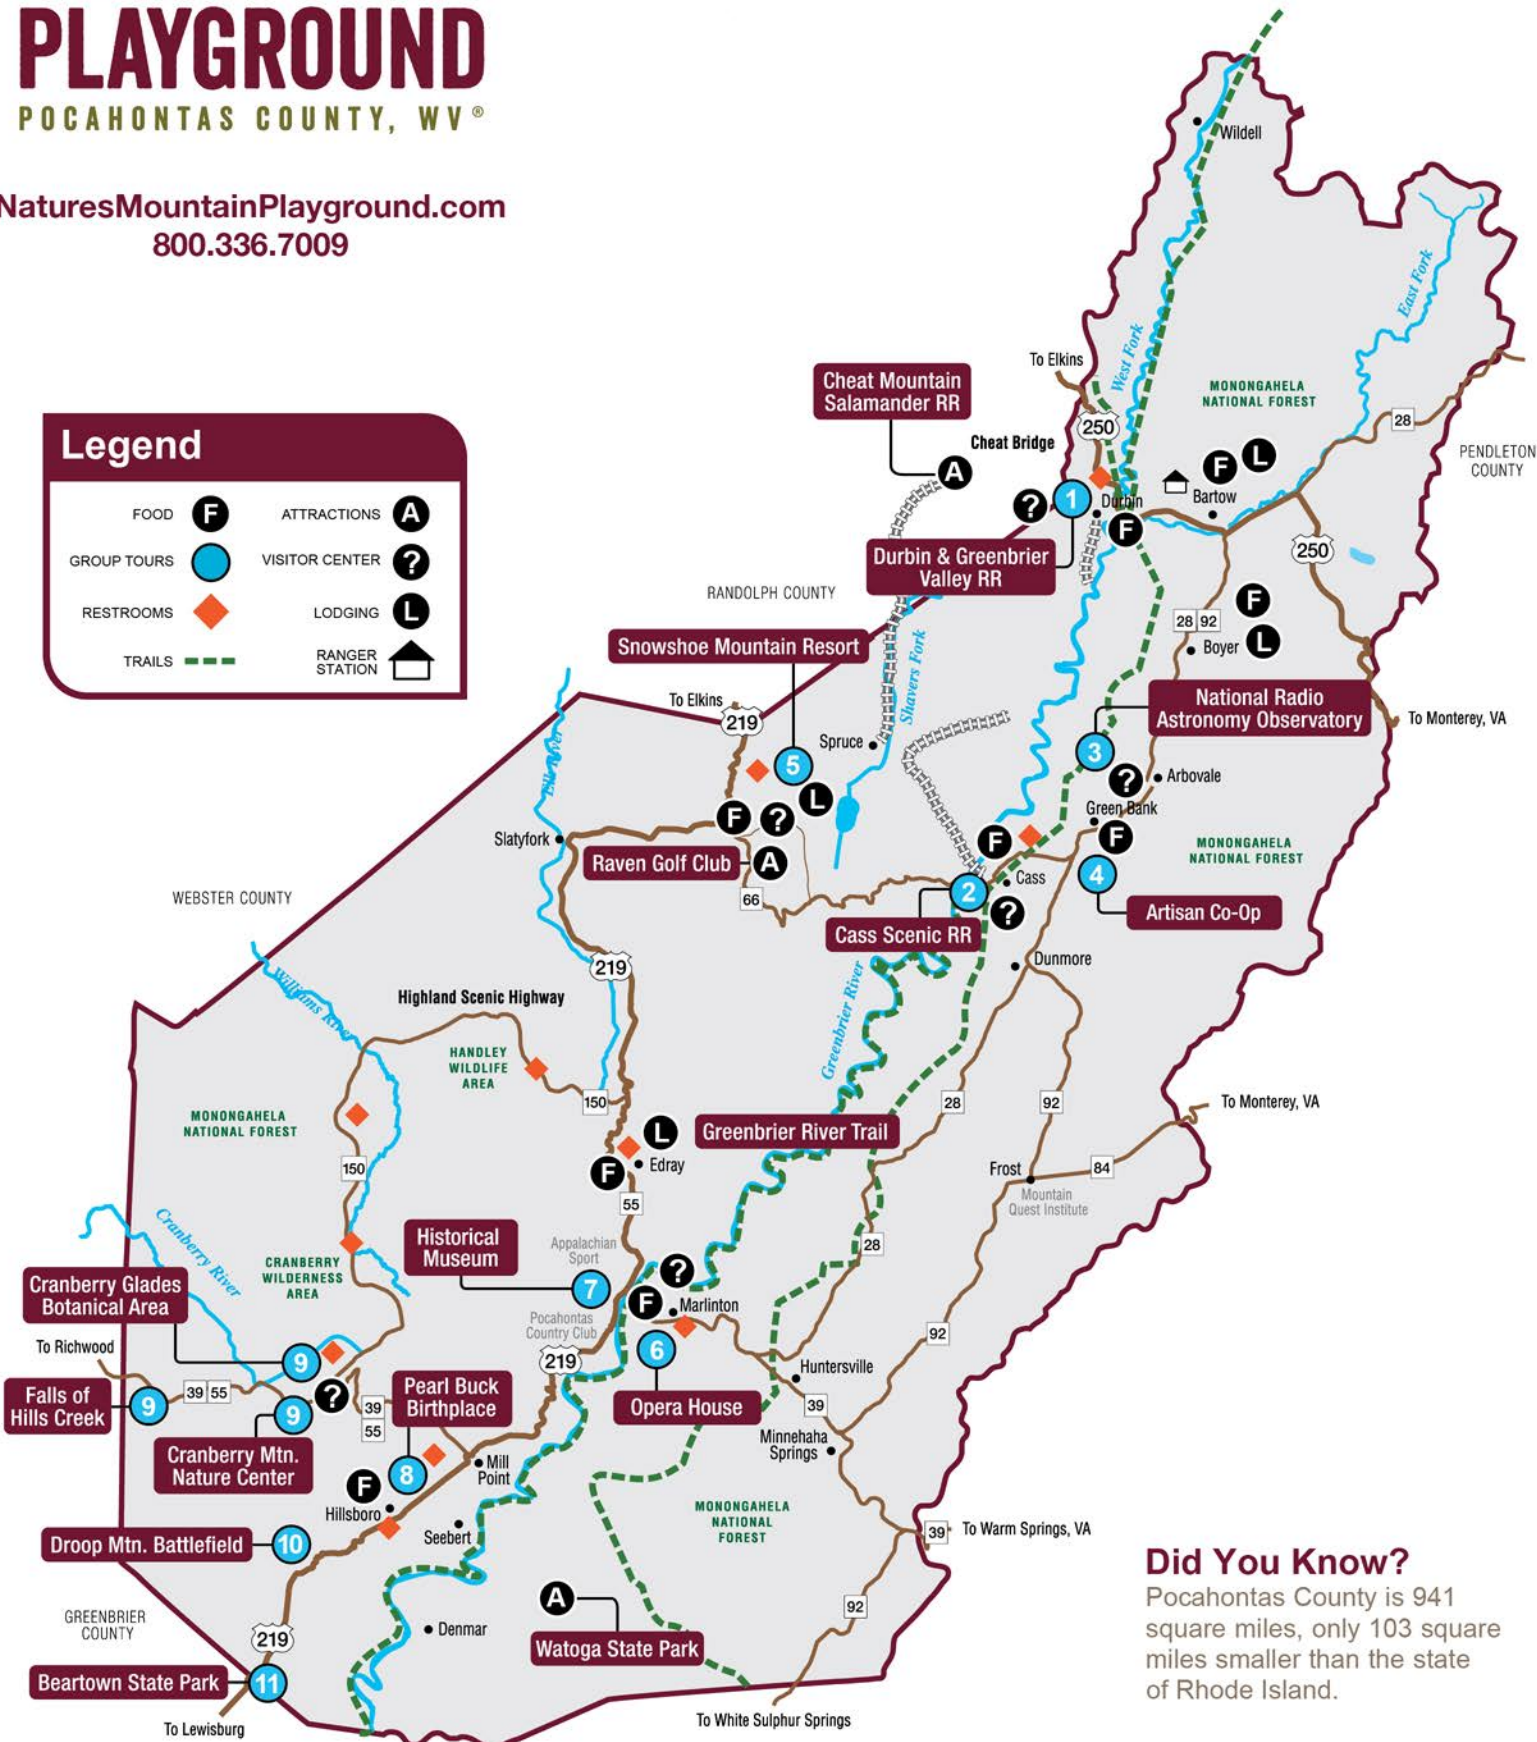

Nature's MOUNTAIN PLAYGROUND

POCAHONTAS COUNTY, WV®

POCAHONTAS COUNTY, WV COUNTY MAP

NaturesMountainPlayground.com
800.336.7009

Legend

FOOD F	ATTRACTIONS A
GROUP TOURS 1-11	VISITOR CENTER ?
RESTROOMS ◇	LODGING L
TRAILS ---	RANGER STATION 🏠

Did You Know?
Pocahontas County is 941 square miles, only 103 square miles smaller than the state of Rhode Island.